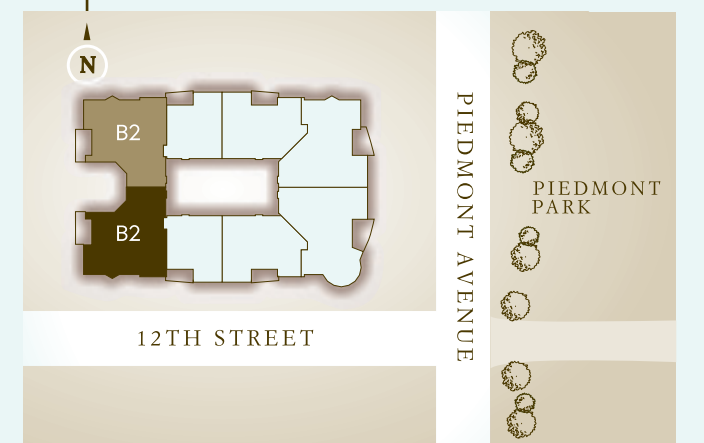

RESIDENCE

B2 2_{BR} | 2.5_{BA}

FLOORS 7-21

INTERIOR | 1598 SQ.FT.
BALCONY | 134 SQ.FT.
OVERALL | 1732 SQ.FT.

H O M E L O C A T O R

SALES GALLERY LOCATED AT
238 14th Street | Atlanta, Georgia 30309
p 404.347.2223 f 404.347.2227