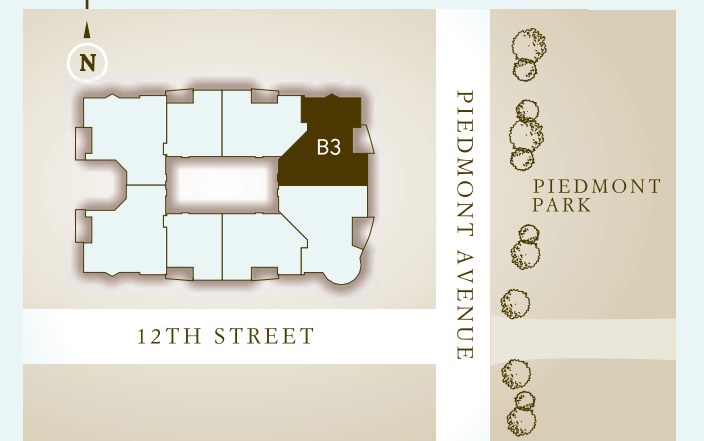

RESIDENCE

**B3** 2<sub>BR</sub> | 2.5<sub>BA</sub>

INTERIOR | 1596 SQ.FT.  
BALCONY | 131 SQ.FT.  
OVERALL | 1727 SQ.FT.

FLOORS 7-21

H O M E L O C A T O R

SALES GALLERY LOCATED AT  
238 14th Street | Atlanta, Georgia 30309  
p 404.347.2223 f 404.347.2227