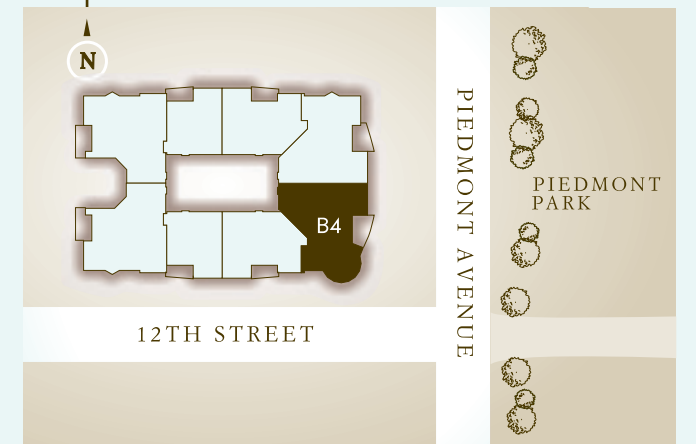

RESIDENCE

B4 2_{BR} | 2.5_{BA}

FLOORS 7-21

INTERIOR | 1673 SQ.FT.
BALCONY | 147 SQ.FT.
OVERALL | 1820 SQ.FT.

H O M E L O C A T O R

SALES GALLERY LOCATED AT
238 14th Street | Atlanta, Georgia 30309
p 404.347.2223 f 404.347.2227